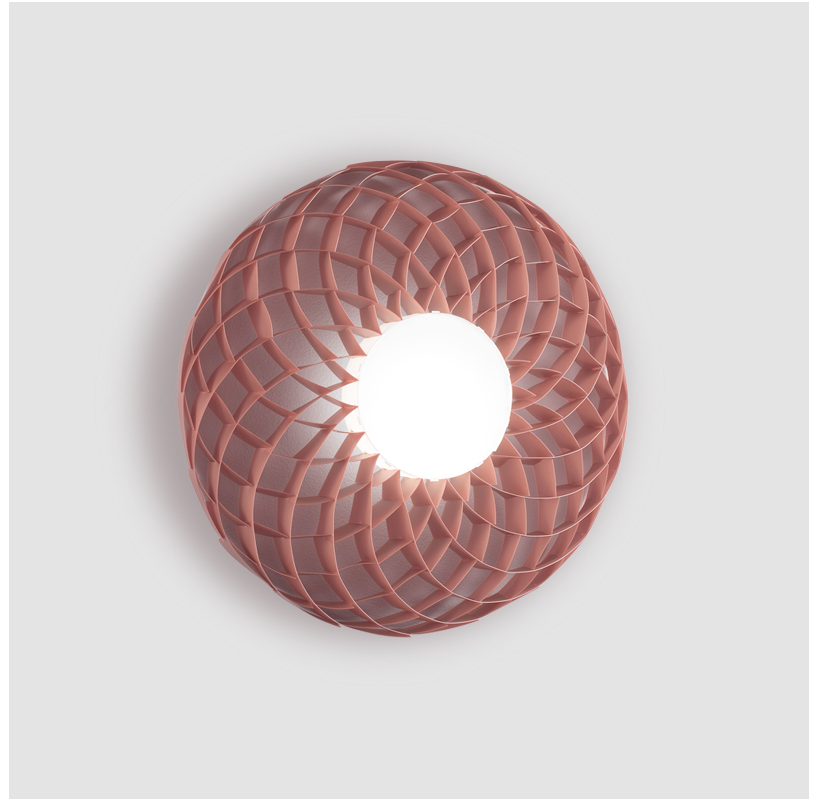

DAHLIA SURFACE

D62038-

base number Finish
Options

1. To build a product code in our configurator select the specify button on the base model # product page
2. To build a manual product code on this datasheet choose from the options listed below in blue font and add the suffix to the base model #

GENERAL

Series: Dahlia
Brand: Linea Zero
Division: Design
Mounting Type: Surface
Mounting Location: Wall / Ceiling
Subcategory: Ambient

PHYSICAL

Shape: Abstract
Diameter (mm): 580
Diameter (in): 22 ¹³/₁₆
Height (mm): 100
Height (in): 3 ¹⁵/₁₆
Light Distribution: Downlight
Diffuser: Polilux™ Shade - See Finish Options
Fixture Finish: WHI / SIL / NGD / COP / PKM
Fixture Material: Polilux™ / Metal holder

ELECTRICAL

Number of Lamps: 3
Lamp Type: LED Retrofit
Lamp Shape: GX53
Bulb Included: Bulb Not Included
Max. Wattage Per Lamp (W): 6.5
Lamp Base: GX53
Input Voltage (V): 120

LED

OPTICAL

RATINGS AND CERTIFICATIONS

Certified By: Certified for North American Standards
IP rating: IP20

PROJECT
TYPE
SPECIFIER
QUANTITY
DATE