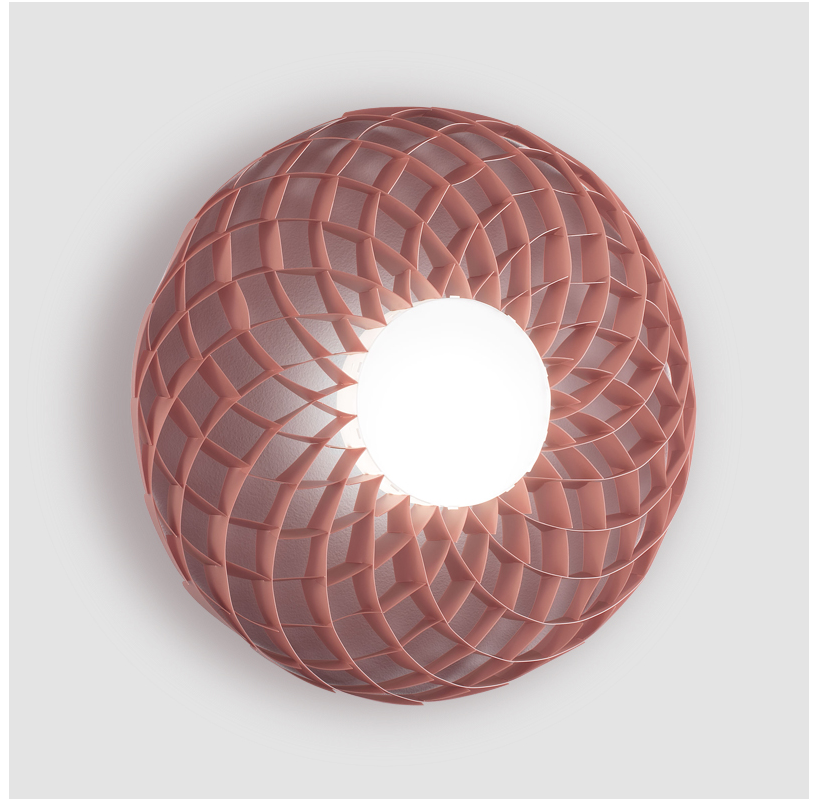

DAHLIA SURFACE

D62037-

base number   Finish
Options

PROJECT	_____
TYPE	_____
SPECIFIER	_____
QUANTITY	_____
DATE	_____

1. To build a product code in our configurator select the specify button on the base model # product page
2. To build a manual product code on this datasheet choose from the options listed below in blue font and add the suffix to the base model #

GENERAL

Series: Dahlia _____
Brand: Linea Zero _____
Division: Design _____
Mounting Type: Surface _____
Mounting Location: Wall / Ceiling _____
Subcategory: Ambient _____

PHYSICAL

Shape: Abstract _____
Diameter (mm): 980 _____
Diameter (in): 38 ⁹/₁₆ _____
Height (mm): 170 _____
Height (in): 6 ¹¹/₁₆ _____
Light Distribution: Downlight _____
Diffuser: Polilux™ Shade - See Finish Options _____
[Fixture Finish: WHI / SIL / NGD / COP / PKM](#) _____
Fixture Material: Polilux™/ Metal holder _____

ELECTRICAL

Number of Lamps: 7 _____
Lamp Type: LED Retrofit _____
Lamp Shape: GX53 _____
Bulb Included: Bulb Not Included _____
Max. Wattage Per Lamp (W): 6.5 _____
Lamp Base: GX53 _____
Input Voltage (V): 120 _____

LED

OPTICAL

RATINGS AND CERTIFICATIONS

Certified By: Certified for North American Standards _____
IP rating: IP20 _____